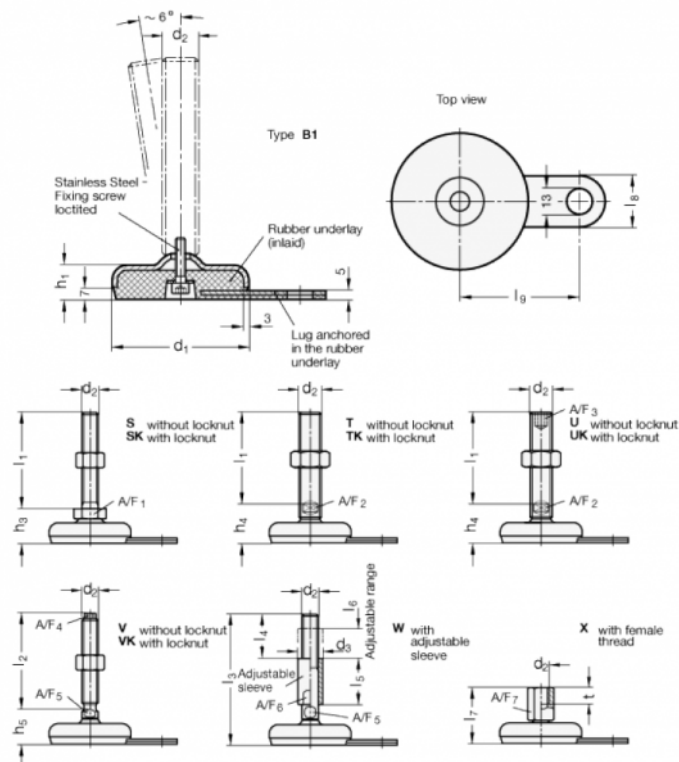

Article number: 203360M16100B1TK  
 Description: E+G levelling foot  
 GN 33-60-M16-100-B1-TK, Stainless steel  
 Note: TK With nut, Wrench flat at the bottom

## Measures

A/F2 = 12  
 $d_1$  = 60  
 $d_2$  = M16  
 $h_1$  = 19  
 $h_4$  = 33  
 $l_1$  = 100  
 $l_8$  = 25  
 $l_9$  = 50